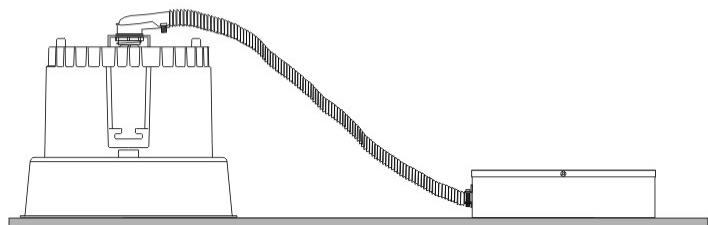

GENERAL

Series: Dixit
Subseries: Dixit RA11
Brand: Ivela
Division: Architectural
Mounting Type: Recessed
Mounting Location: Ceiling
Subcategory: Downlight

PHYSICAL

Shape: Round
Diameter (mm): 126
Diameter (in): 4 15/16
Height (mm): 104
Height (in): 4 1/8
Min. Recessing Depth (mm): 144
Min. Recessing Depth (in): 5 11/16
Light Distribution: Direct
Weight (kg): 0.6
Weight (lbs): 1.32
Diffuser: Clear Polycarbonate
Fixture Finish: MWH
Fixture Material: Aluminum Die Cast
Cut-out Measurements: 122mm / 4 13/16"

ELECTRICAL

Lamp Type: LED
Total Output Wattage (W): 12 / 18 / 26
Dimming: Tri-Mode (Non-Dimming and Phase Dimming (120Vac only) and 0-10V Dimming)
Driver Included: No
Driver Location: Recessed Housing
Driver Type: Constant Current - Universal
Driver Class: Class 2
Input Voltage (V): 120 - 277
Constant Current (MA): 350 / 500 / 700

LED

Number of LEDs: 1
Color Temperature (°K): 2700 / 3000 / 4000
Max. Delivered Lumen (lm): 1513 - 1602 / 2092 - 2180 / 2759 - 2848
CRI: >85 CRI
Efficiency (%): 89
Lamp Life (hrs): 50000
Upon Request: 3500K upon request

OPTICAL

Optic°: 55
Adjustability: Fixed
Upon Request: Optic 18° or 30° (mirror-metallized) / 70° (white)

RATINGS AND CERTIFICATIONS

Certified By: Certified for North American Standards
IP rating: IP43
IK Rating: IK08
Glare Rating: ≤ 19