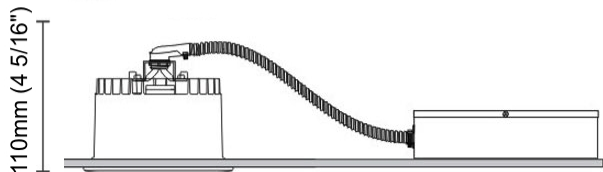

GENERAL

Series: Dixit
Subseries: Dixit RA11
Brand: Ivela
Division: Architectural
Mounting Type: Recessed
Mounting Location: Ceiling
Subcategory: Downlight

PHYSICAL

Shape: Round
Diameter (mm): 110
Diameter (in): 4 ⁵/₁₆
Height (mm): 70
Height (in): 2 ⁷/₁₆
Min. Recessing Depth (mm): 110
Min. Recessing Depth (in): 4 ¹⁵/₁₆
Light Distribution: Direct
Weight (kg): 0.6
Weight (lbs): 1.32
Diffuser: Clear Polycarbonate
Fixture Finish: MWH
Fixture Material: Aluminum Die Cast
Cut-out Measurements: 100mm / 3 15/16"

ELECTRICAL

Lamp Type: LED
Total Output Wattage (W): 12 / 18 / 26
Dimming: Tri-Mode (Non-Dimming and Phase Dimming (120Vac only) and 0-10V Dimming)
Driver Included: No
Driver Location: Recessed Housing
Driver Type: Constant Current - Universal
Driver Class: Class 2
Input Voltage (V): 120 - 277
Constant Current (MA): 350 / 500 / 700

LED

Number of LEDs: 1
Color Temperature (°K): 2700 / 3000 / 4000
Max. Delivered Lumen (lm): 1513 / 2092 / 2759
CRI: >85 CRI
Efficiency (%): 89
Lamp Life (hrs): 50000
Upon Request: 3500K upon request

OPTICAL

Optic°: 55
Adjustability: Fixed
Upon Request: Optic 18° or 30° (mirror-metallized) / 70° (white)

RATINGS AND CERTIFICATIONS

Certified By: Certified for North American Standards
IP rating: IP43
IK Rating: IK08
Glare Rating: ≤ 19