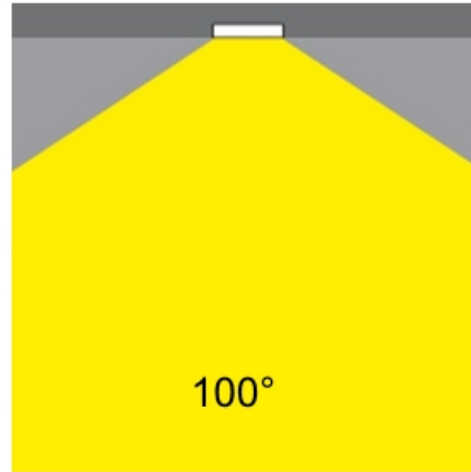

DIXIT RA20 RECESSED

A56015-

PROJECT	
TYPE	
SPECIFIER	
QUANTITY	
DATE	

	DP	DV	
Dimming	Phase	0-10V	
Color Temperature	27K 30K 35K 40K	2700K 3000K 3500K 4000K	K°

Order Example **K°**
L5XXXXXX-DV-30K
0-10V 3000K