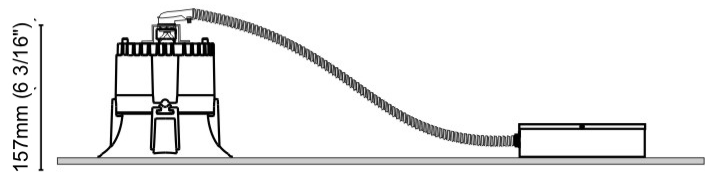

PROJECT	_____
TYPE	_____
SPECIFIER	_____
QUANTITY	_____
DATE	_____

DIXIT RA11 RECESSED

A56032-

base number _____
Color _____
Temperature _____

1. To build a product code in our configurator select the specify button on the base model # product page
2. To build a manual product code on this datasheet choose from the options listed below in blue font and add the suffix to the base model #

GENERAL

Series: Dixit
Subseries: Dixit RA11
Brand: Ivela
Division: Architectural
Mounting Type: Recessed
Mounting Location: Ceiling
Subcategory: Downlight

PHYSICAL

Shape: Round
Diameter (mm): 141
Diameter (in): 5 5/16
Height (mm): 117
Height (in): 4 5/8
Min. Recessing Depth (mm): 157
Min. Recessing Depth (in): 6 3/16
Light Distribution: Direct
Weight (kg): 0.7
Weight (lbs): 1.54
Diffuser: Clear Polycarbonate
Fixture Finish: MWH
Fixture Material: Aluminum Die Cast
Cut-out Measurements: 126mm / 4 15/16"

ELECTRICAL

Lamp Type: LED
Total Output Wattage (W): 12 / 18 / 26
Dimming: Tri-Mode (Non-Dimming and Phase Dimming (120Vac only) and 0-10V Dimming)
Driver Included: No
Driver Location: Recessed Housing
Driver Type: Constant Current - Universal
Driver Class: Class 2
Input Voltage (V): 120 - 277
Constant Current (MA): 350 / 500 / 700

LED

Number of LEDs: 1
Color Temperature (°K): 2700 / 3000
Max. Delivered Lumen (lm): 1513 / 2092
CRI: >85 CRI
Efficiency (%): 89
Lamp Life (hrs): 50000
Upon Request: 3500K upon request

OPTICAL

Optic°: 55
Adjustability: Fixed
Upon Request: Optic 12° or 30° (mirror-metallized) / 70° (white)

RATINGS AND CERTIFICATIONS

Certified By: CSA Certified to UL and CSA Standards
IP Rating: IP43
IK Rating: IK08
Glare Rating: ≤ 19

141mm (5 9/16")