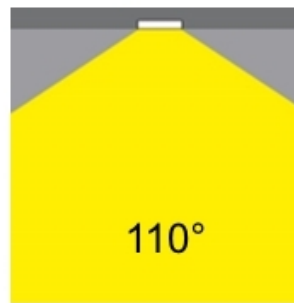

DIXIT RA16 RECESSED

A56102-

RA 16 LED 18W 2400 lm					R:100%				I.Max:350 Cd/Klm				
H[m]	D[m]	Max lux	Med lux	Alpha=112°	H[m]	D[m]	Max lux	Med lux	Beta=113°	H[m]	D[m]	Max lux	Med lux
1.00	2.99	604	145		1.00	3.07	604	145		1.00	3.07	604	145
2.00	5.98	151	36		2.00	6.13	151	36		2.00	6.13	151	36
3.00	8.96	67	16		3.00	9.20	67	16		3.00	9.20	67	16
4.00	11.95	38	9		4.00	12.26	38	9		4.00	12.26	38	9
5.00	14.94	24	6		5.00	15.33	24	6		5.00	15.33	24	6

Dimming	DP	DV	K°		
	Phase	0-10V			
Color Temperature	27K	30K	35K	40K	K°
	2700K	3000K	3500K	4000K	

Order Example **K°**
L5XXXXXX-DV-30K
0-10V 3000K