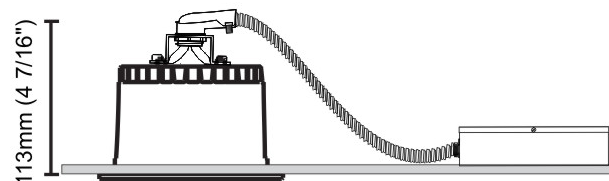

GENERAL

Series: Dixit
Subseries: Dixit RA11
Brand: Ivela
Division: Architectural
Mounting Type: Recessed
Mounting Location: Ceiling
Subcategory: Downlight

PHYSICAL

Shape: Square
Length (mm): 117
Length (in): 4 5/8
Width (mm): 117
Width (in): 4 5/8
Height (mm): 73
Height (in): 2 7/8
Min. Recessing Depth (mm): 113
Min. Recessing Depth (in): 4 1/2
Light Distribution: Direct
Weight (kg): 0.7
Weight (lbs): 1.54
Diffuser: Clear Polycarbonate
Fixture Finish: MWH
Fixture Material: Aluminum Die Cast
Cut-out Measurements: 100mm / 3 15/16"

ELECTRICAL

Lamp Type: LED
Total Output Wattage (W): 12 / 18 / 26
Dimming: Tri-Mode (Non-Dimming and Phase Dimming (120Vac only) and 0-10V Dimming)
Driver Included: No
Driver Location: Recessed Housing
Driver Type: Constant Current - Universal
Driver Class: Class 2
Input Voltage (V): 120 - 277
Constant Current (MA): 350 / 500 / 700

LED

Number of LEDs: 1
Color Temperature (°K): 2700 / 3000 / 4000
Max. Delivered Lumen (lm): 1513 - 1602 / 2092 - 2180 / 2759 - 2848
CRI: >85 CRI
Efficiency (%): 89
Lamp Life (hrs): 50000
Upon Request: 3500K upon request

OPTICAL

Optic°: 55
Adjustability: Fixed
Upon Request: Optic 12° or 30° (mirror-metallized) / 70° (white)

RATINGS AND CERTIFICATIONS

Certified By: Certified for North American Standards
IP rating: IP43
IK Rating: IK08
Glare Rating: ≤ 19