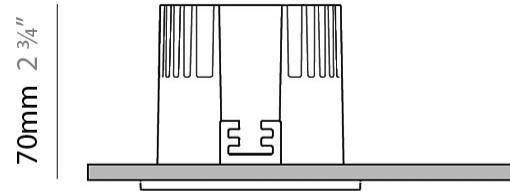

GENERAL

Series: Dixit
Subseries: Dixit RA8
Brand: Ivela
Division: Architectural
Mounting Type: Recessed
Mounting Location: Ceiling
Subcategory: Downlight

PHYSICAL

Shape: Square
Length (mm): 80
Length (in): 3 1/8"
Width (mm): 80
Width (in): 3 1/8"
Height (mm): 70
Height (in): 2 3/4"
Min. Recessing Depth (mm): 110
Min. Recessing Depth (in): 4 3/16"
Light Distribution: Direct
Weight (kg): 0.4
Weight (lbs): 0.88
Diffuser: Clear Polycarbonate
Fixture Finish: MWH
Fixture Material: Aluminum Die Cast
Cut-out Measurements: 70mm / 2 3/4"

ELECTRICAL

Lamp Type: LED
Total Output Wattage (W): 9 / 12
Dimming: Tri-Mode (Non-Dimming and Phase Dimming (120Vac only) and 0-10V Dimming)
Driver Included: No
Driver Location: Recessed Housing
Driver Type: Constant Current - Universal
Driver Class: Class 2
Input Voltage (V): 120 - 277
Constant Current (MA): 250 / 350

LED

Number of LEDs: 1
Color Temperature (°K): 2700 / 3000
Max. Delivered Lumen (lm): 1096 / 1447
CRI: >80 CRI
Efficiency (%): 87.7
Lamp Life (hrs): 50000
Upon Request: 3500K upon request

OPTICAL

Optic°: 26
Adjustability: Fixed
Upon Request: Optic 45° (mirror-metallized) / 65° (white)

RATINGS AND CERTIFICATIONS

Certified By: Certified for North American Standards
IP rating: IP44
IK Rating: IK08
Glare Rating: ≤ 19