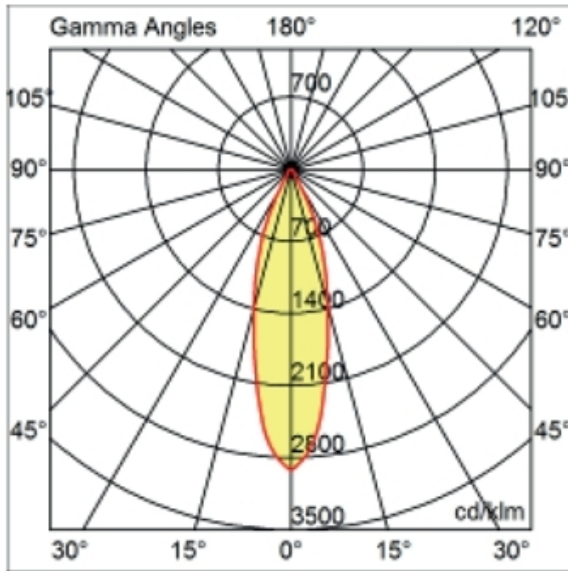

DIXIT RA8 RECESSED

A56077-

PROJECT	
TYPE	
SPECIFIER	
QUANTITY	
DATE	

	DP	DV	
Dimming	Phase	0-10V	
Color Temperature	27K	30K	35K
	2700K	3000K	3500K

Order Example **K°**
L5XXXXXX-DV-30K
0-10V **3000K**