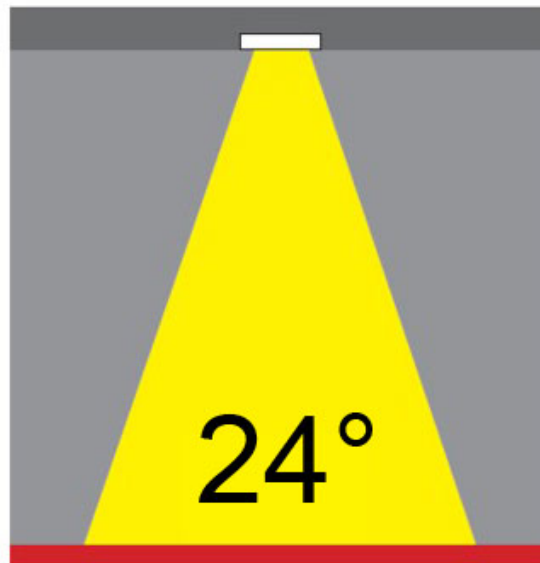

DIXIT RA8 RECESSED

A56057-

PROJECT	
TYPE	
SPECIFIER	
QUANTITY	
DATE	

	DP	DV		Order Example		K°
Dimming	Phase	0-10V		L5XXXXXX-DV-30K		
Color Temperature	27K	30K	35K	40K	0-10V	3000K
	2700K	3000K	3500K	4000K		

A